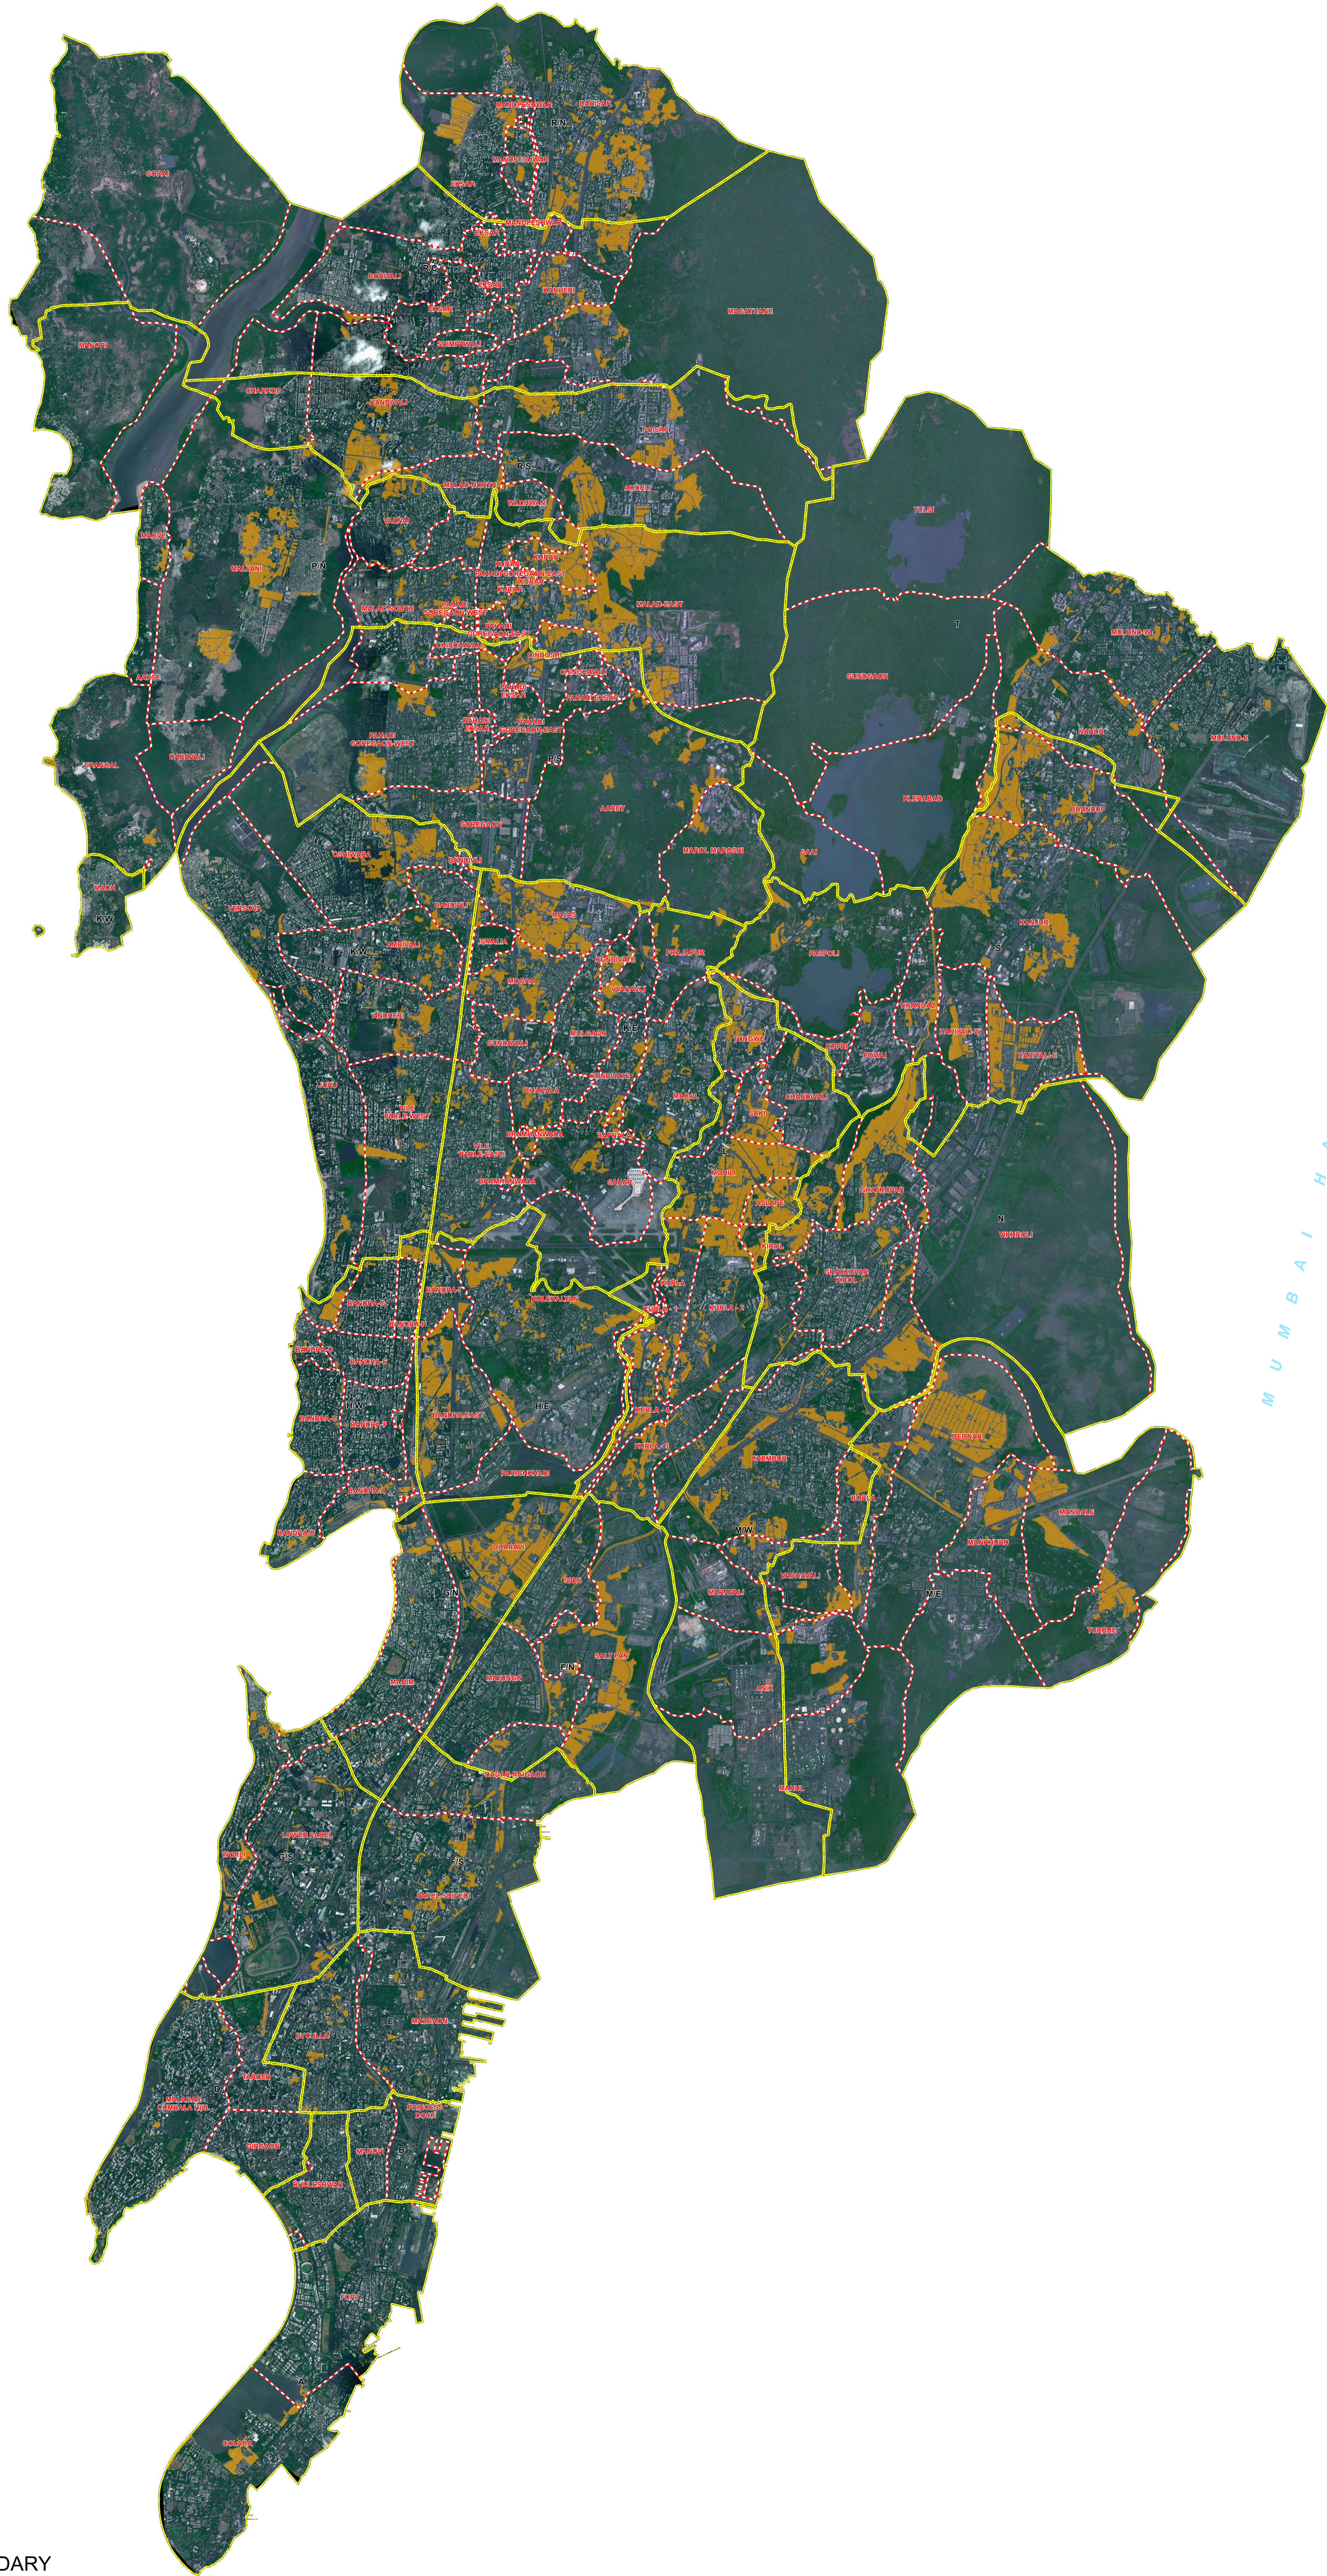

WARD & VILLAGE WISE SLUM CLUSTER MAP OF GREATER MUMBAI WITH SATELLITE IMAGERY 2015

ARABIAN SEA

MUMBAI HARBOUR

LEGEND

-  WARD BOUNDARY
-  VILLAGE/REVENUE BOUNDARY
-  SLUM CLUSTER BOUNDARY

SCALE : 1:40,000